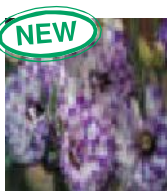

Blue Picotee Improved