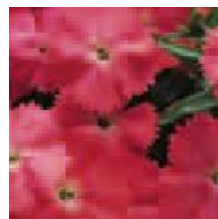

Diamond

Dianthus x hybrida nana

Annual

Natural

- Gives superb garden performance in spring and autumn
- Early variety, blooming simultaneously on main and lateral stems in pots and beds
- High uniformity in plant habit and tight flower window
- Flower size is 4 cm (1.5 inches) in diameter
- When grown under long day conditions it is naturally compact and requires little or no PGR
- Diamond Blush Pink has a unique look, initially the flowers open white, then change to pink and ultimately mature to rose. YTT (yesterday, today and tomorrow)

Coral